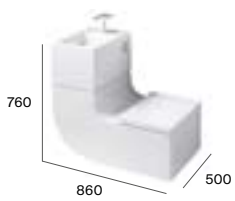

Lavabo e inodoro 2 en 1

La solución exclusiva de Roca que aúna lavabo e inodoro en un mismo elemento. Además de ahorrar espacio, este modelo responde a criterios de máxima sostenibilidad al filtrar el agua del lavabo para reutilizarla en el inodoro.